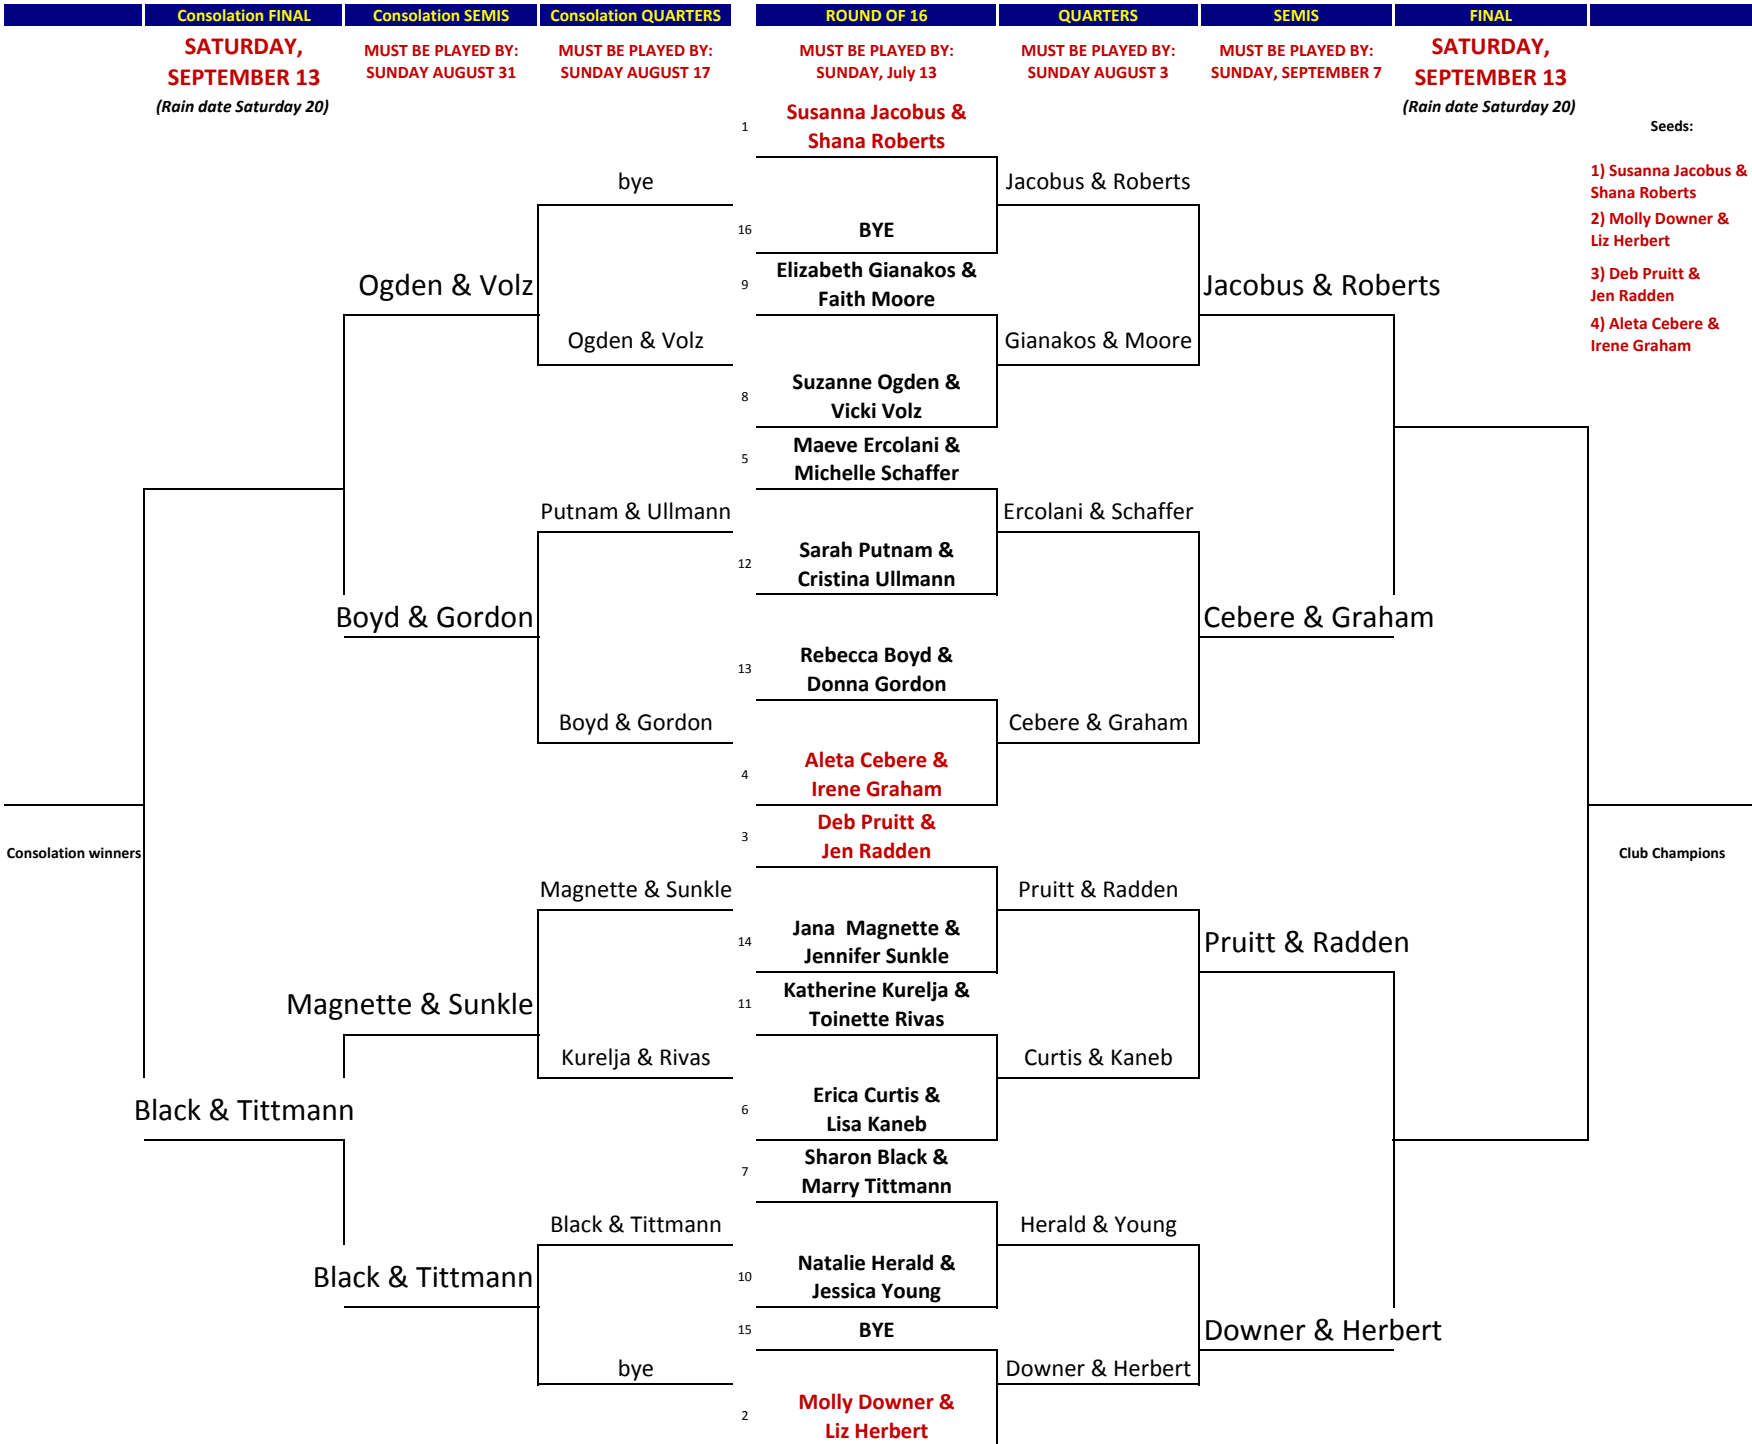

WOMEN'S CONSOLATION DOUBLES

CTC 2014 CLUB CHAMPIONSHIPS

DIVISION: WOMEN'S DOUBLES

ALL tournament participants play at least TWO matches, either two in the main draw or 1 in the main draw & 1 in the consolation draw