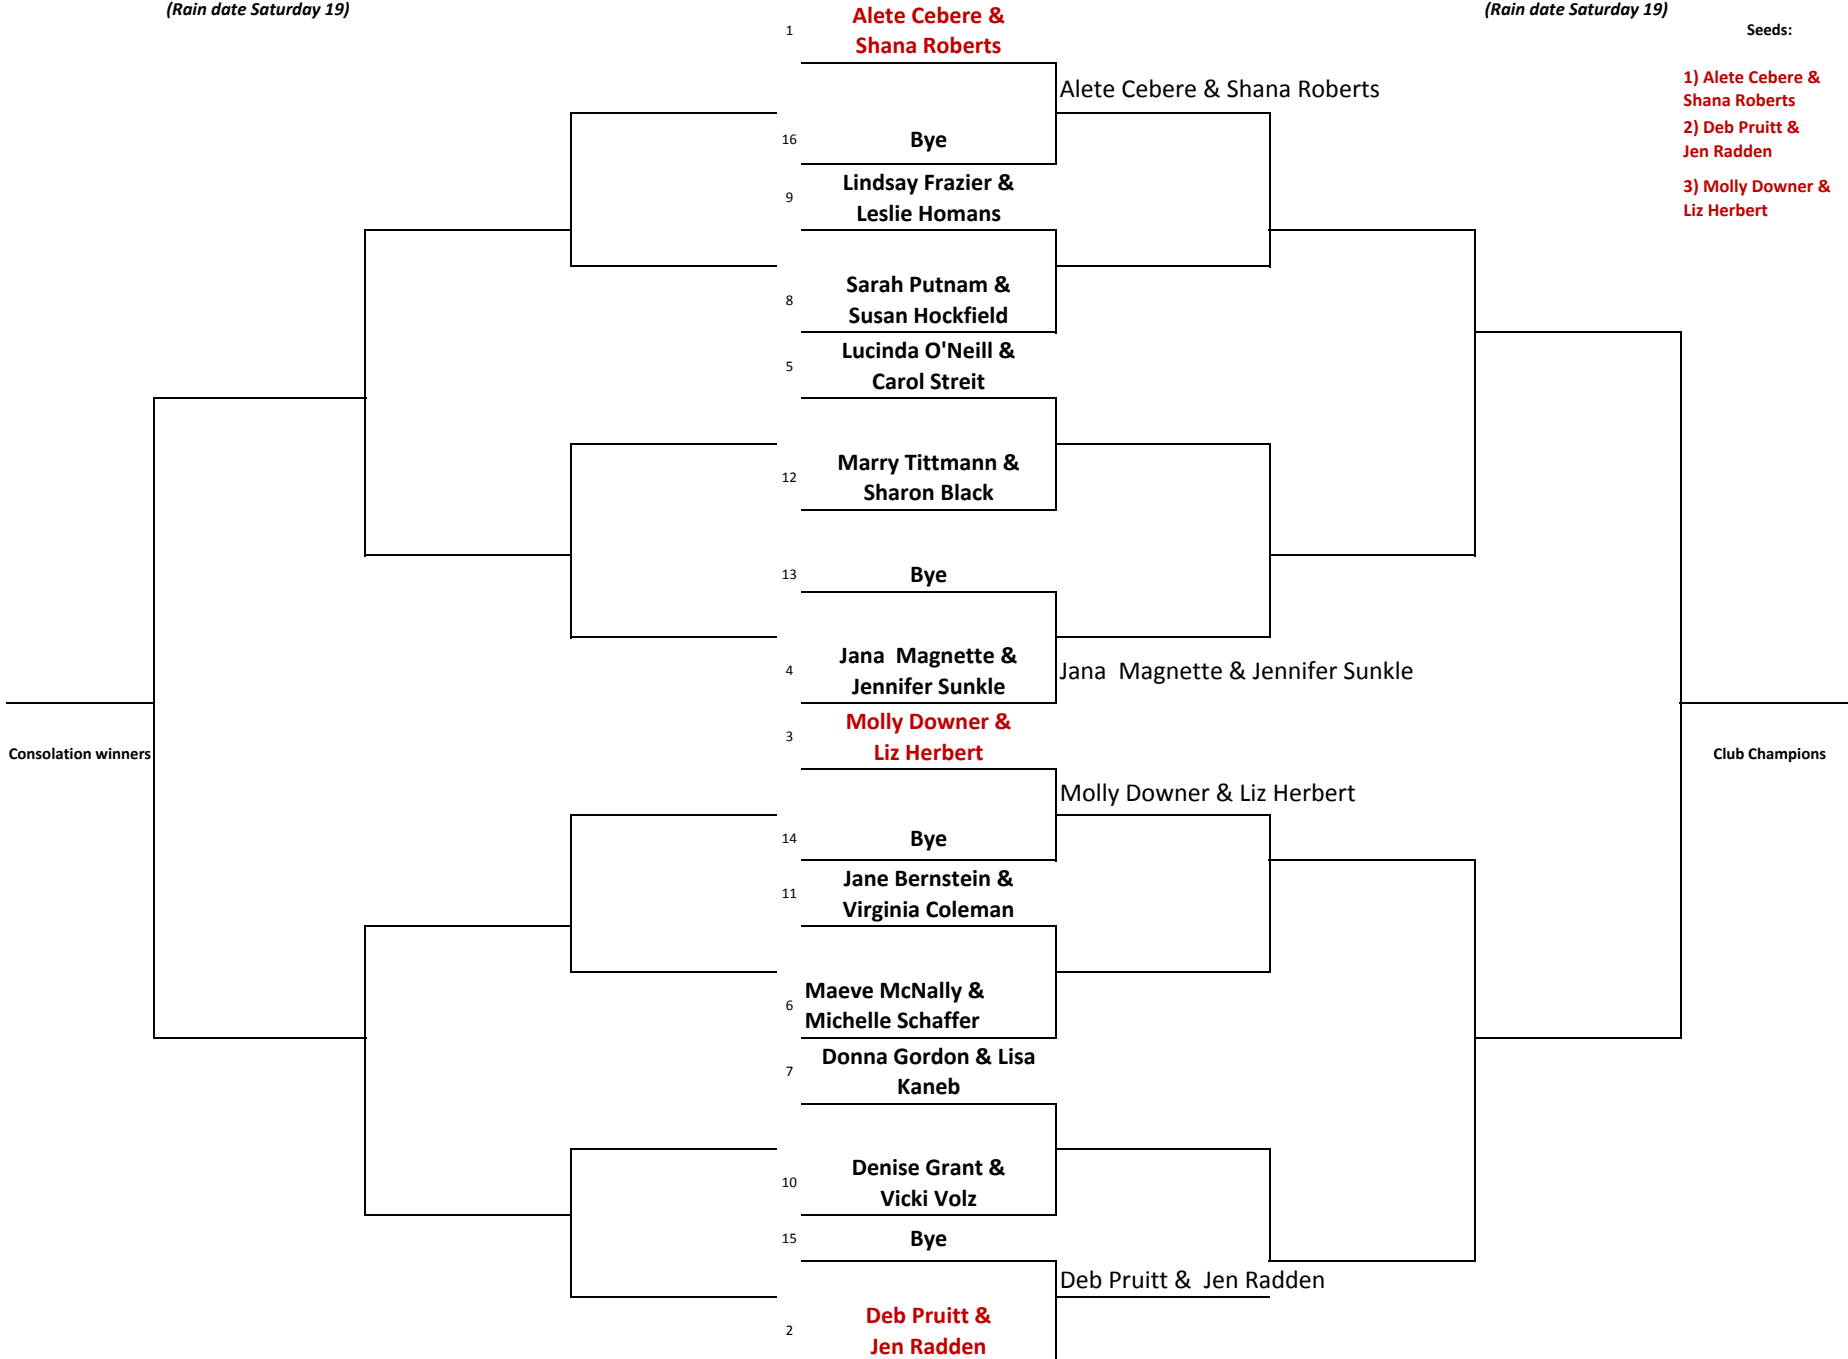

**CTC 2014 CLUB CHAMPIONSHIPS**

ROUND OF 16

QUARTERS

SEMIS

FINAL

MUST BE PLAYED BY:  
SUNDAY, July 19

MUST BE PLAYED BY:  
SUNDAY AUGUST 9

MUST BE PLAYED BY:  
SUNDAY, SEPTEMBER 6

**SATURDAY,  
SEPTEMBER 12**

*(Rain date Saturday 19)*

**DIVISION: WOMEN'S DOUBLES**

Seeds:

- 1) Alete Cebere & Shana Roberts
- 2) Deb Pruitt & Jen Radden
- 3) Molly Downer & Liz Herbert

ALL tournament participants play at least TWO matches, either two in the main draw or 1 in the main draw & 1 in the consolation draw