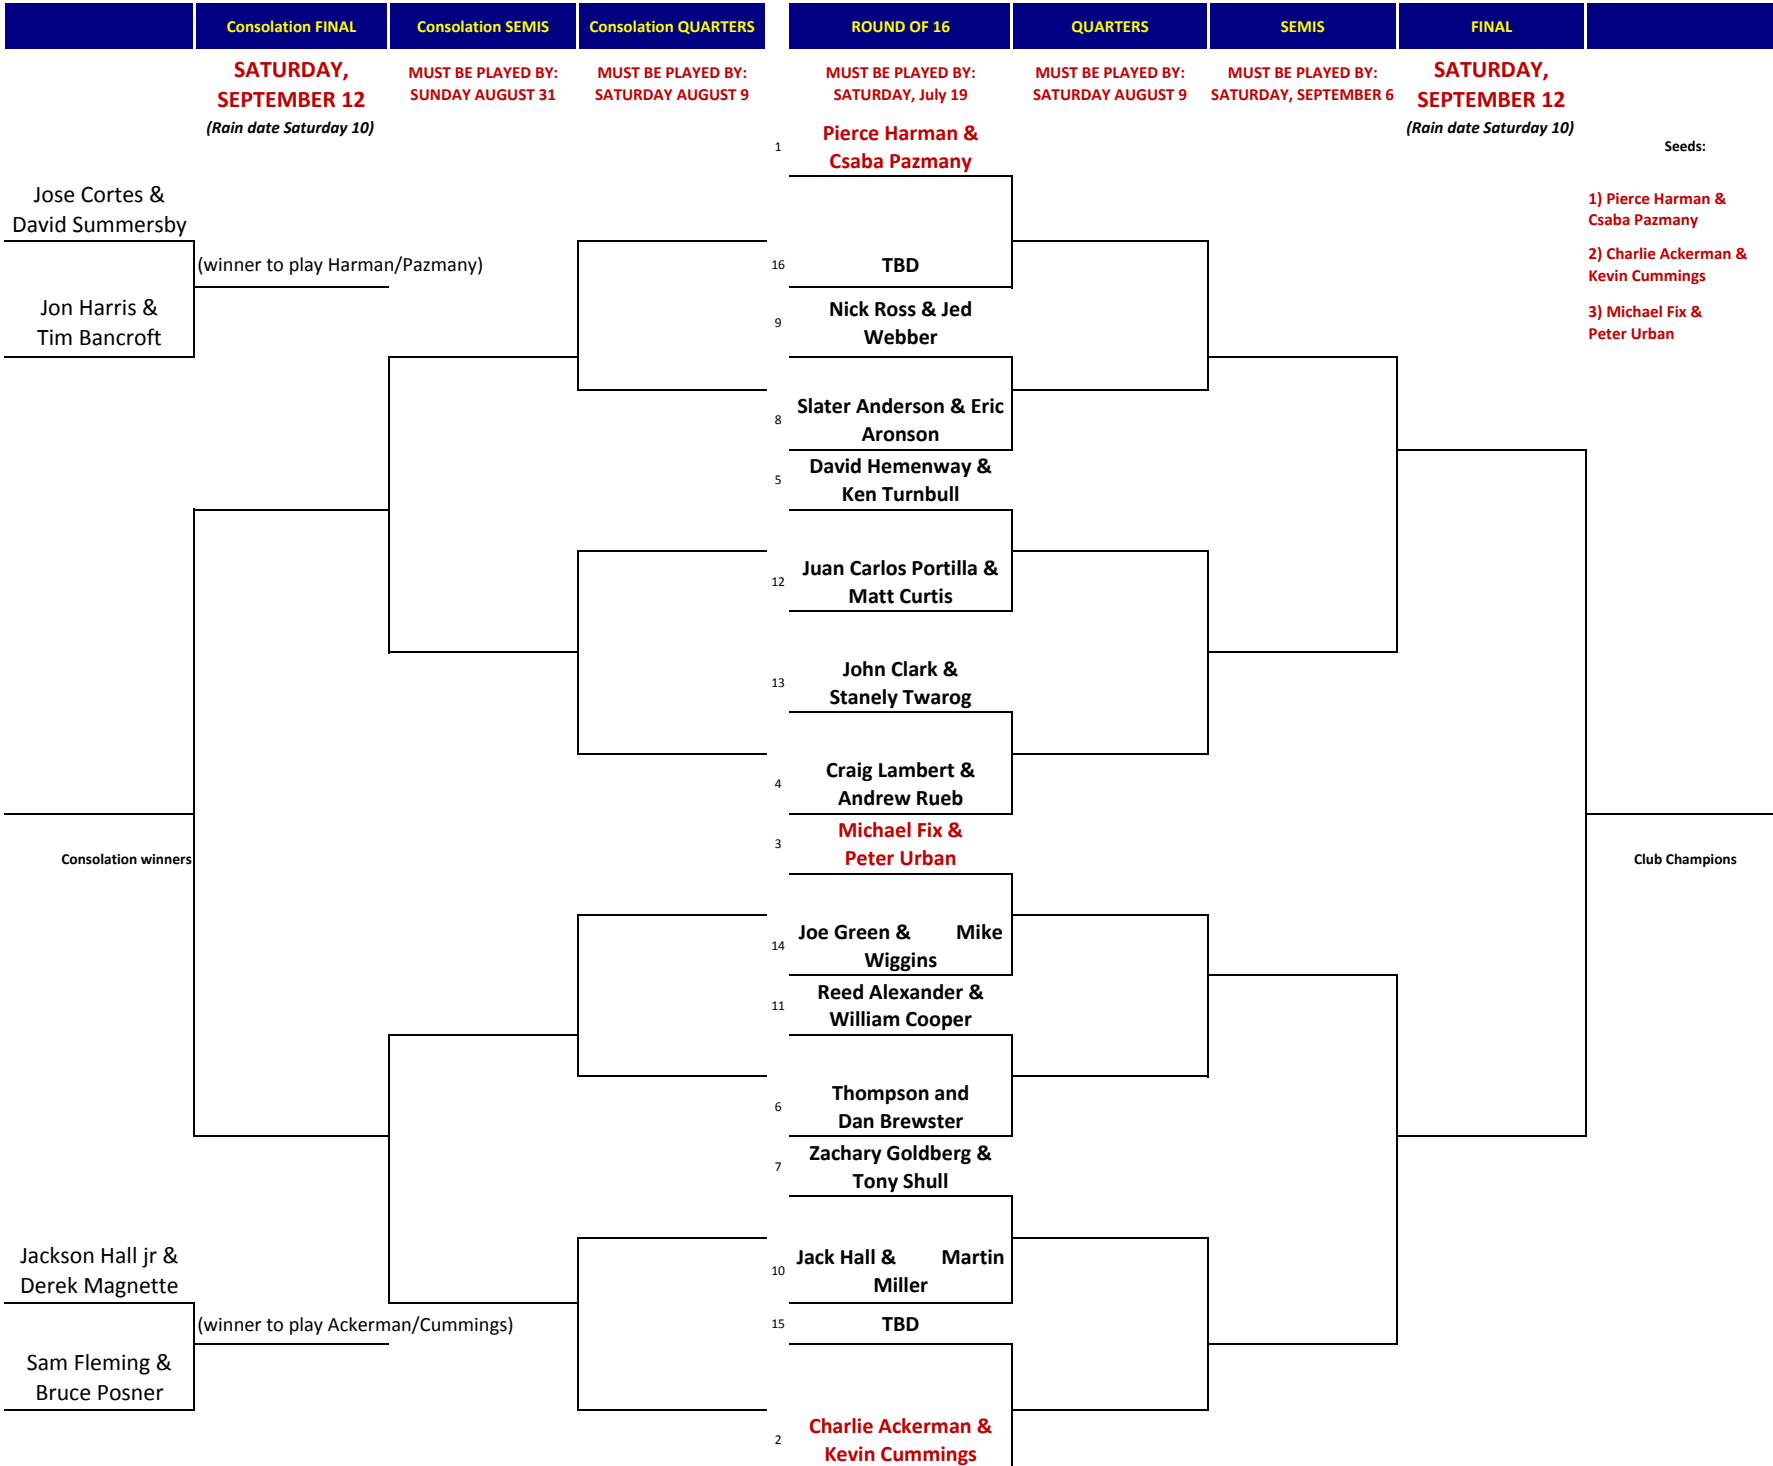

MEN'S CONSOLATION DOUBLES

CTC 2015 CLUB CHAMPIONSHIPS

DIVISION: MEN'S DOUBLES

ALL tournament participants play at least TWO matches, either two in the main draw or 1 in the main draw & 1 in the consolation draw