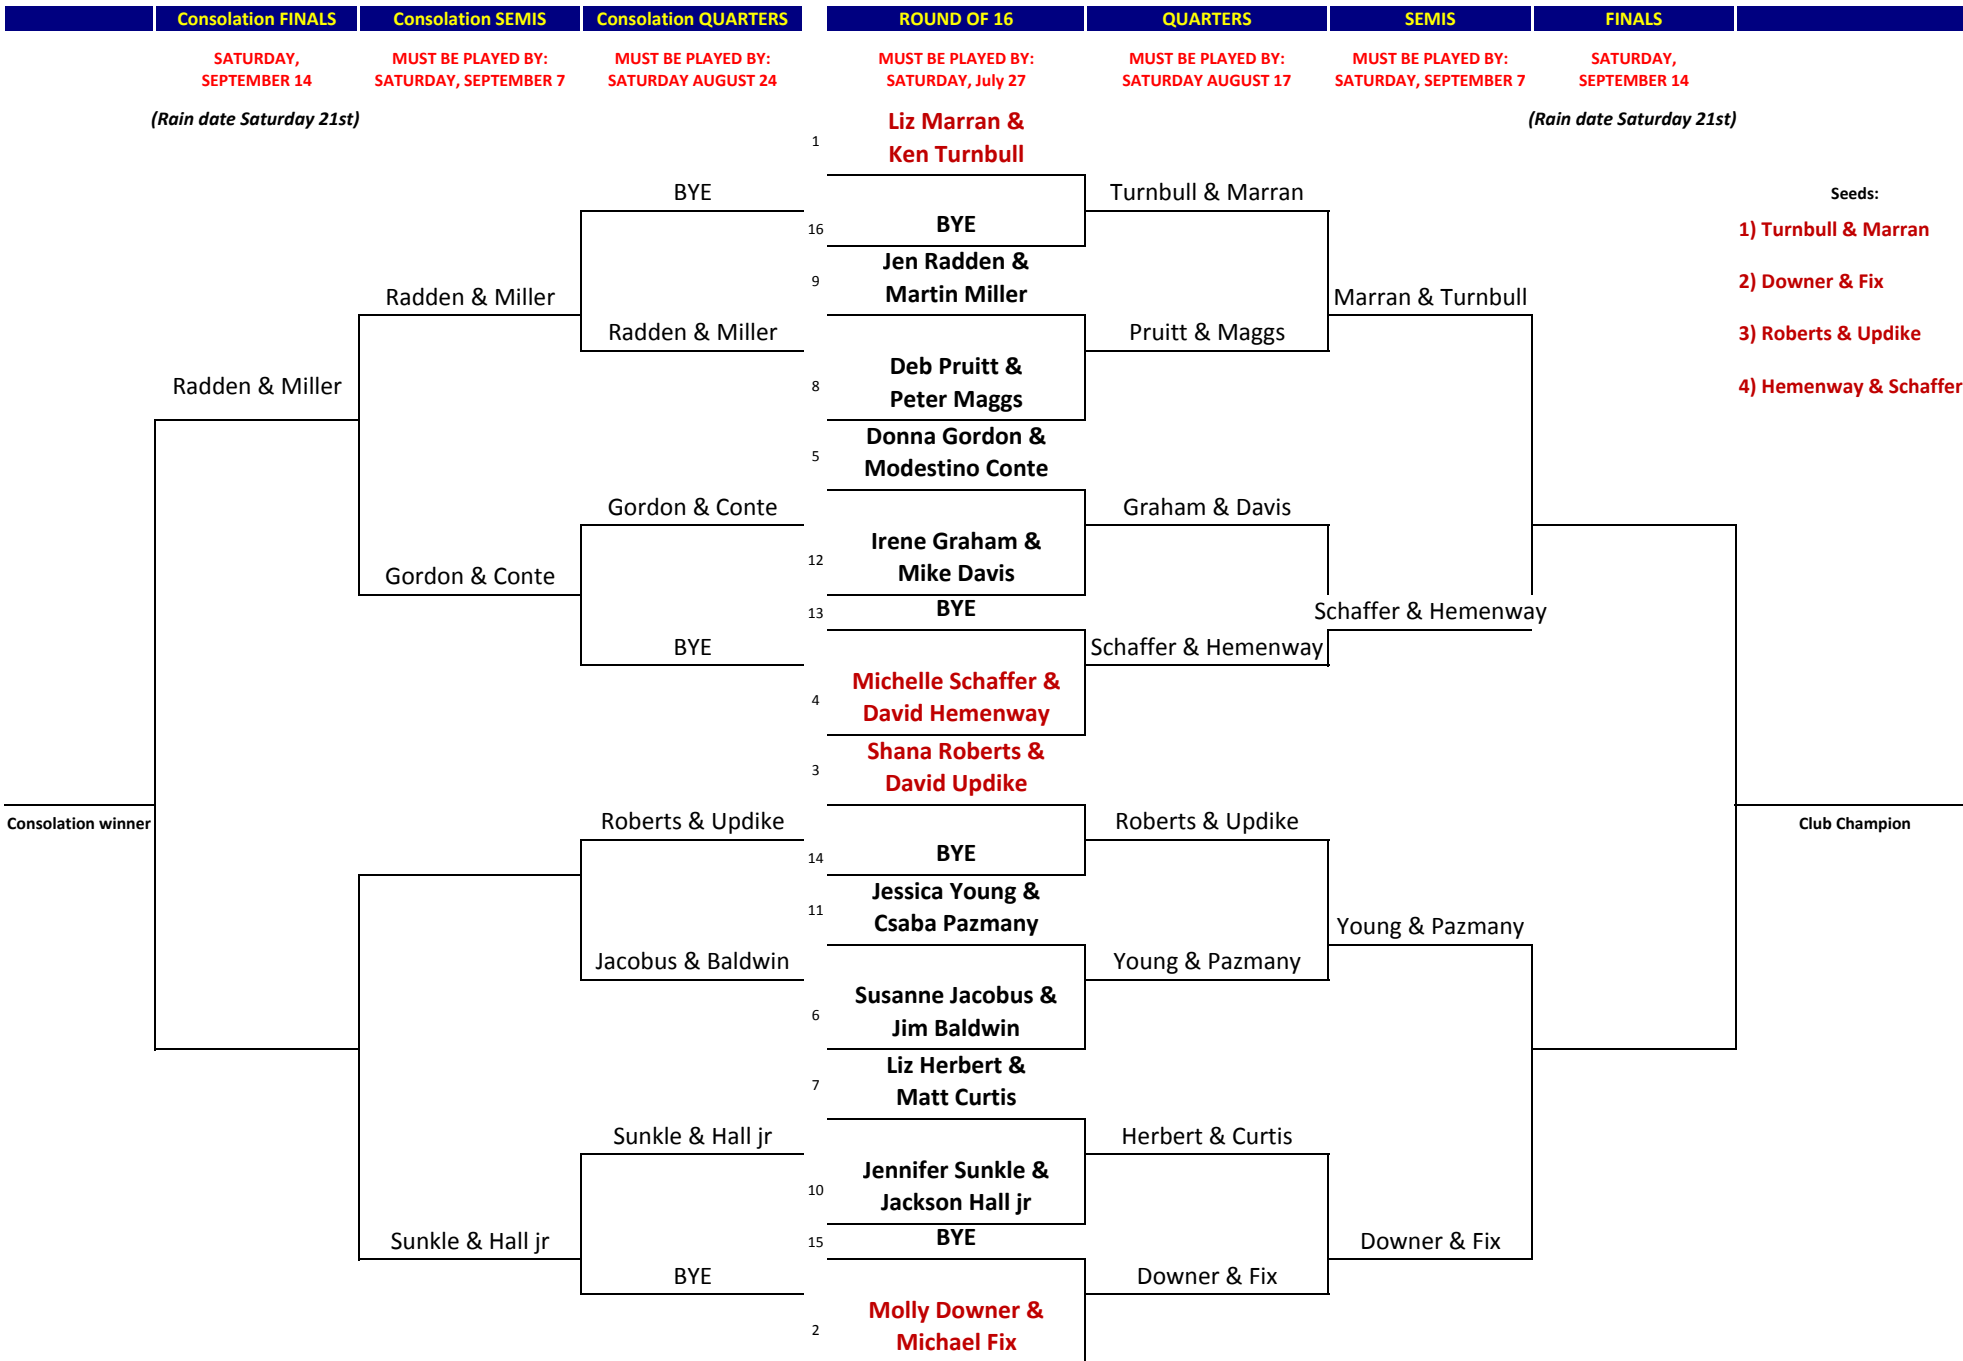

**MIXED CONSOLATION DOUBLES**

**CTC 2013 CLUB CHAMPIONSHIPS**

**DIVISION: MIXED DOUBLES**

ALL tournament participants play at least TWO matches, either two in the main draw or 1 in the main draw & 1 in the consolation draw