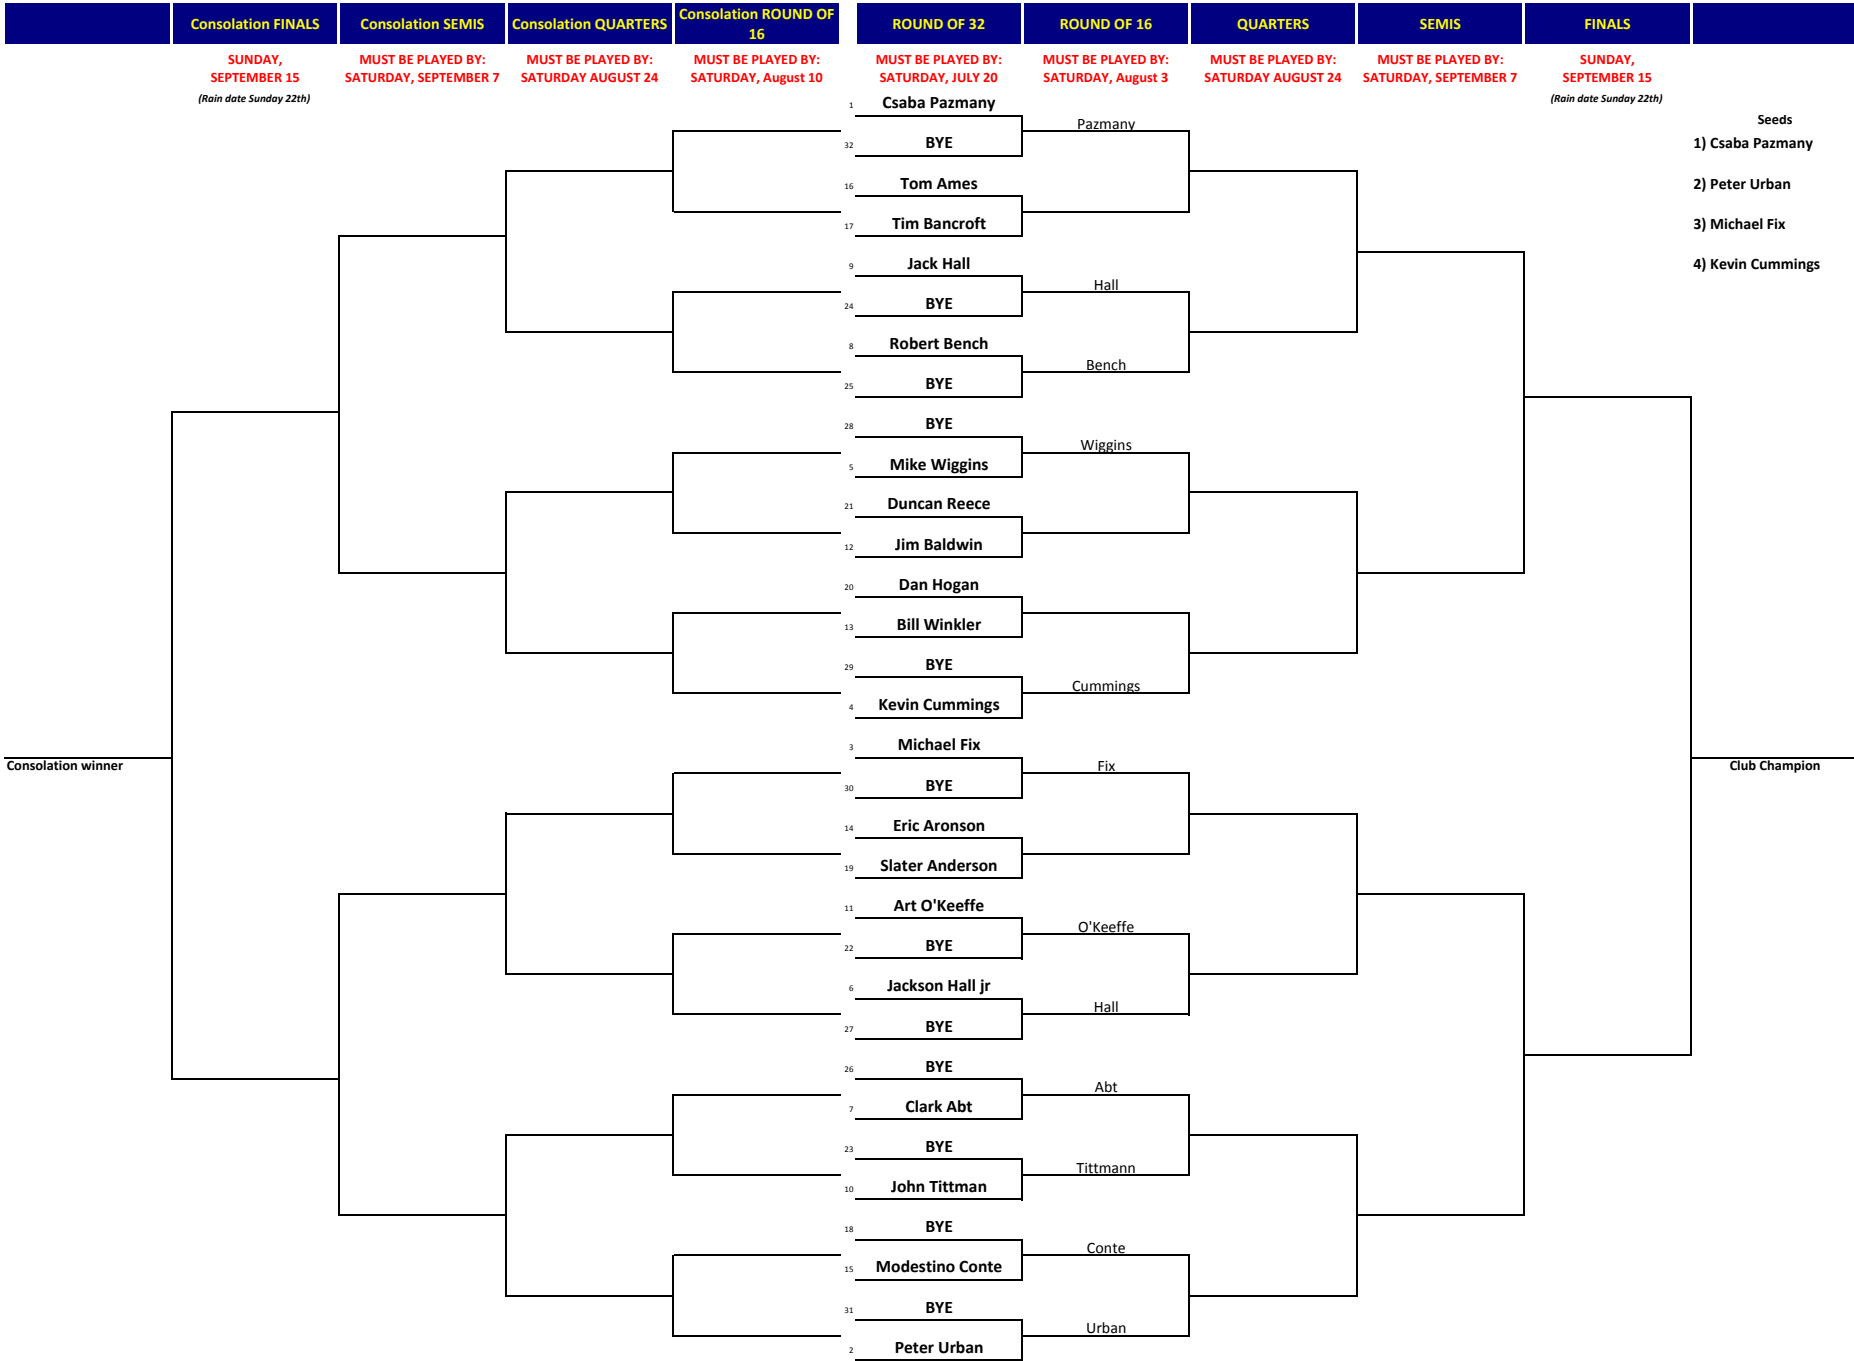

MEN'S CONSOLATION SINGLES

CTC 2013 CLUB CHAMPIONSHIPS

DIVISION: MEN'S SINGLES

ALL tournament participants play at least TWO matches, either two in the main draw or 1 in the main draw & 1 in the consolation draw