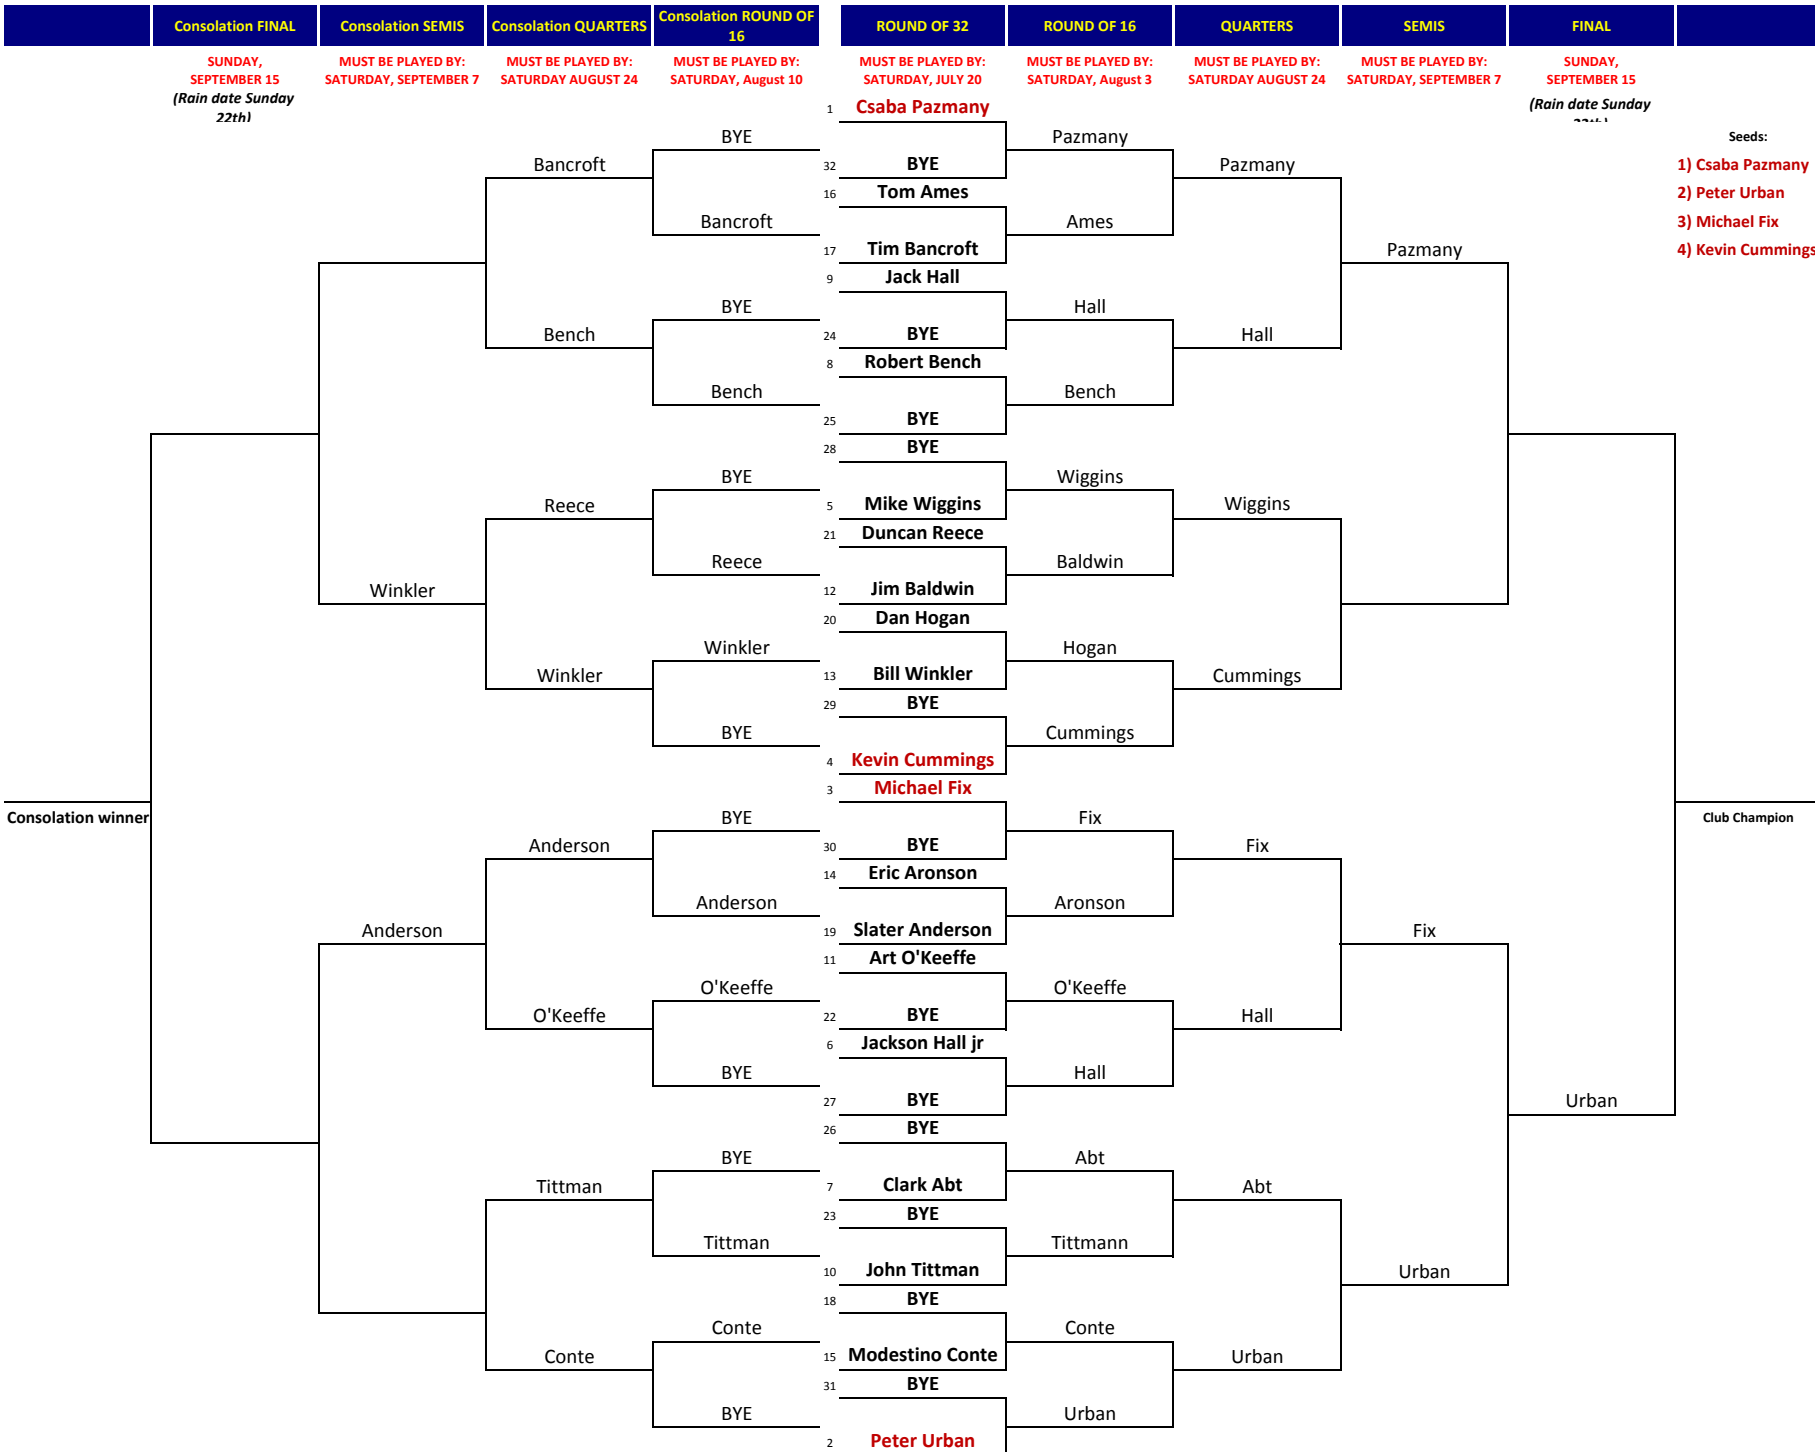

MEN'S CONSOLATION SINGLES

CTC 2013 CLUB CHAMPIONSHIPS

DIVISION: MEN'S SINGLES

ALL tournament participants play at least TWO matches, either two in the main draw or 1 in the main draw & 1 in the consolation draw