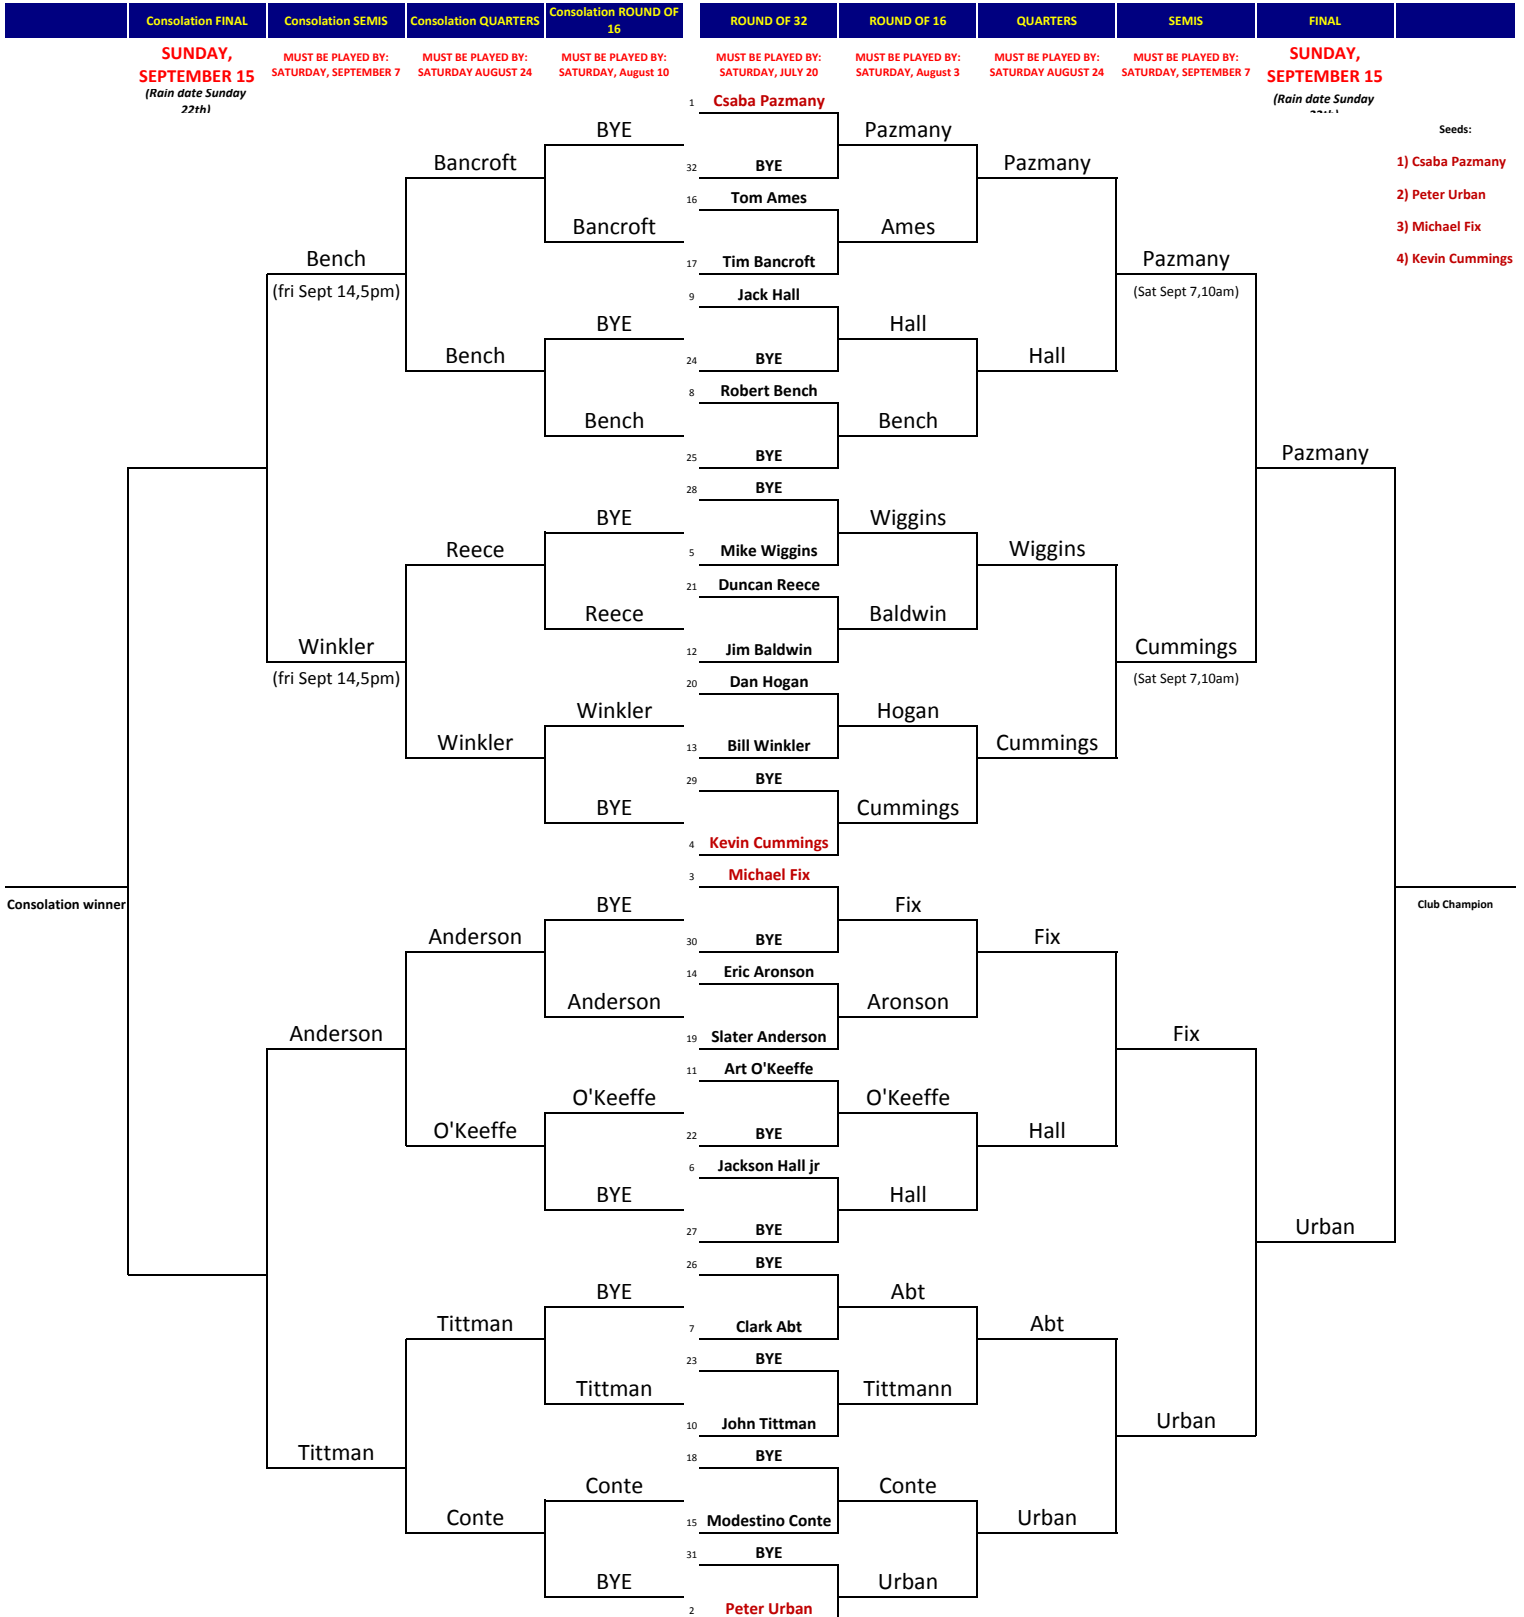

MEN'S CONSOLATION SINGLES

CTC 2013 CLUB CHAMPIONSHIPS

DIVISION: MEN'S SINGLES