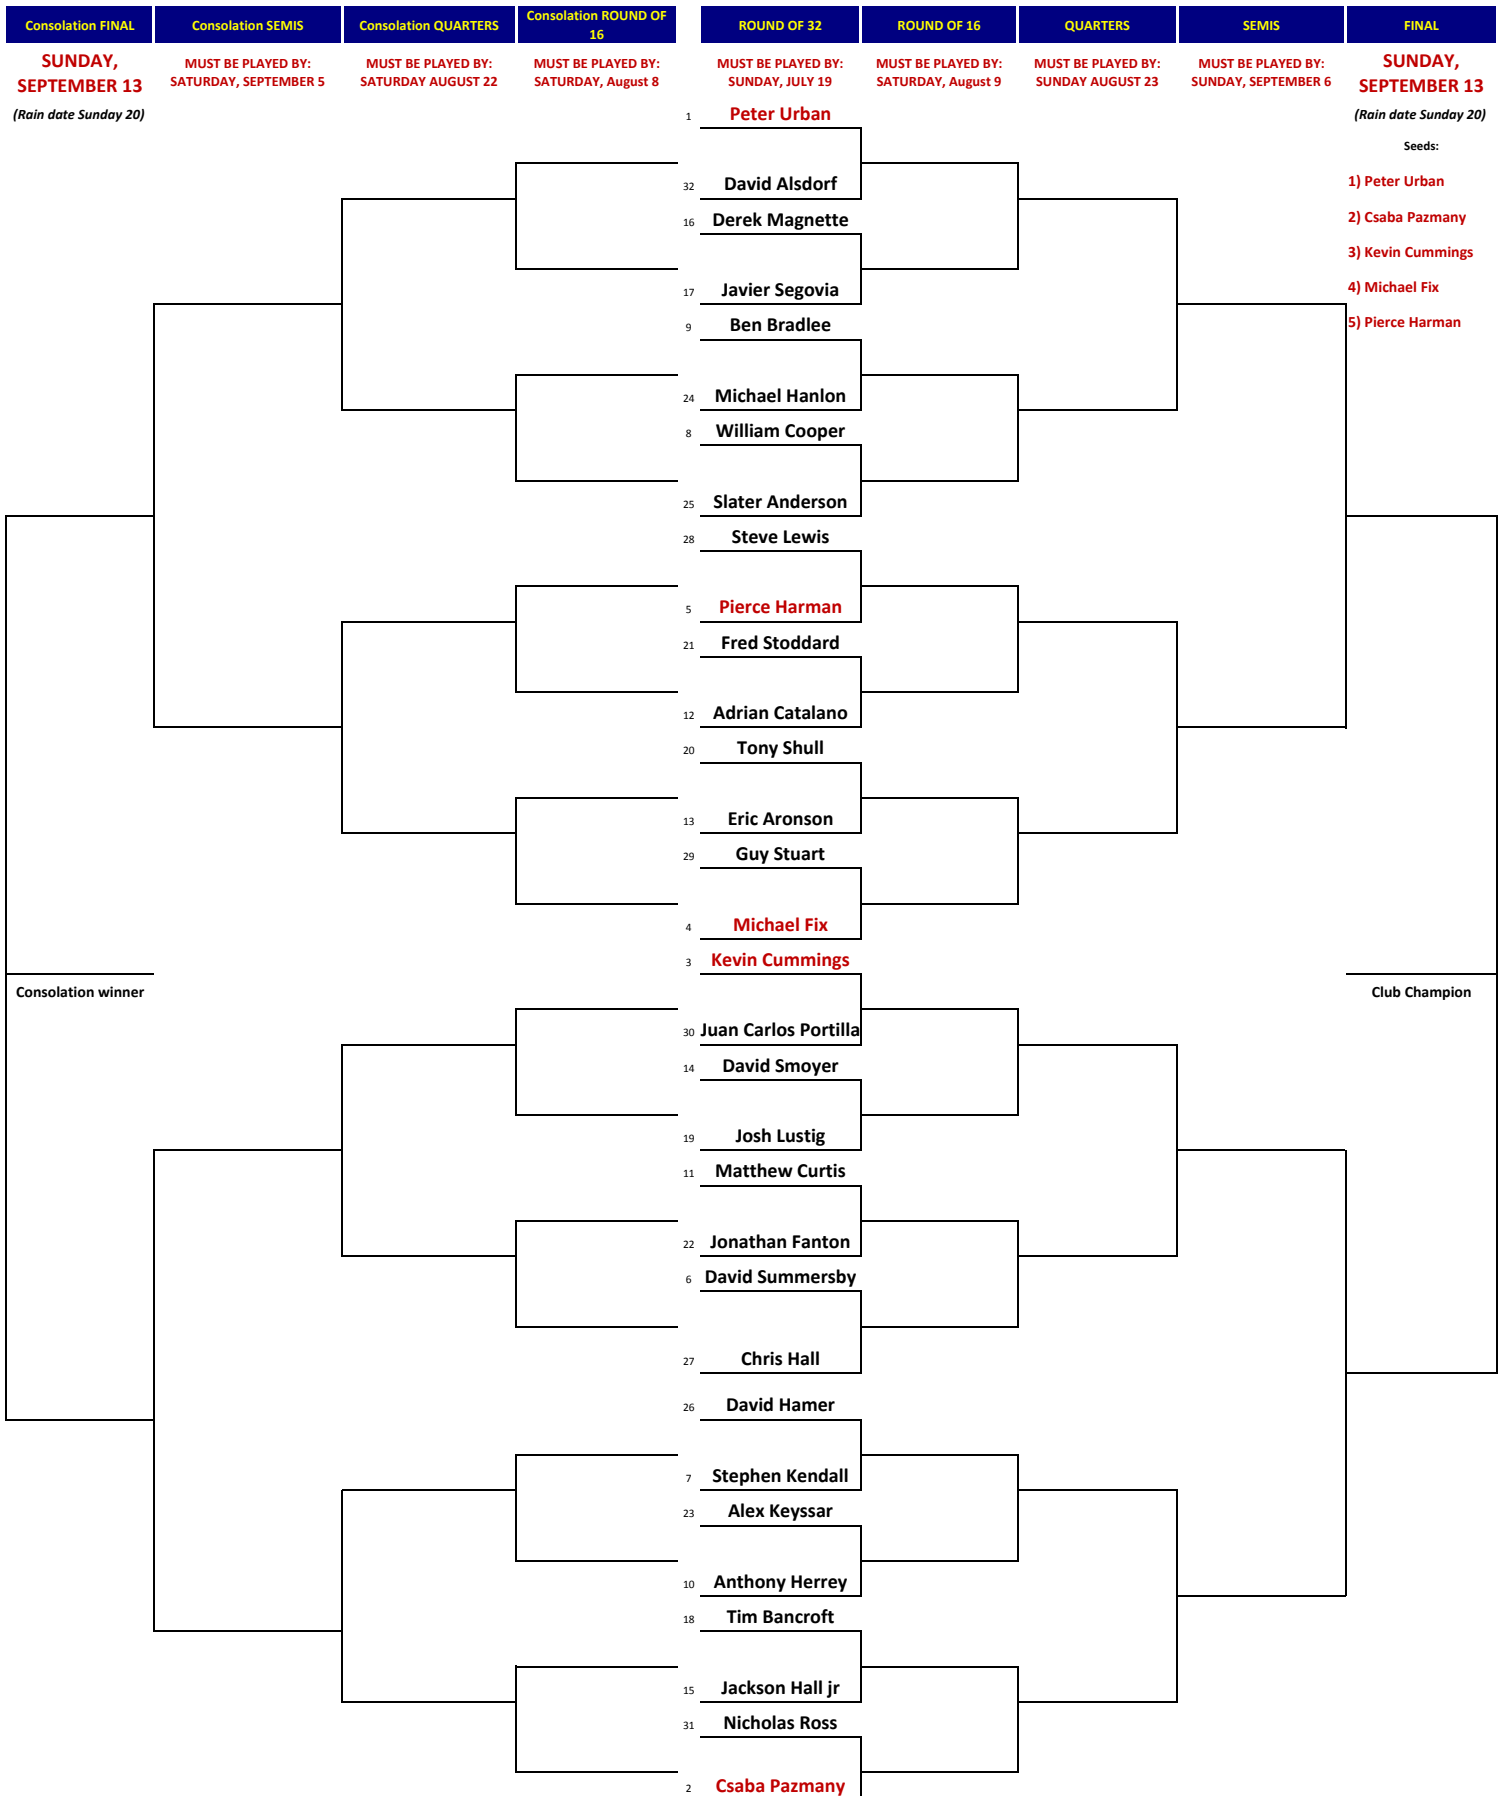

MEN'S CONSOLATION SINGLES

CTC 2015 CLUB CHAMPIONSHIPS

DIVISION: MEN'S SINGLES