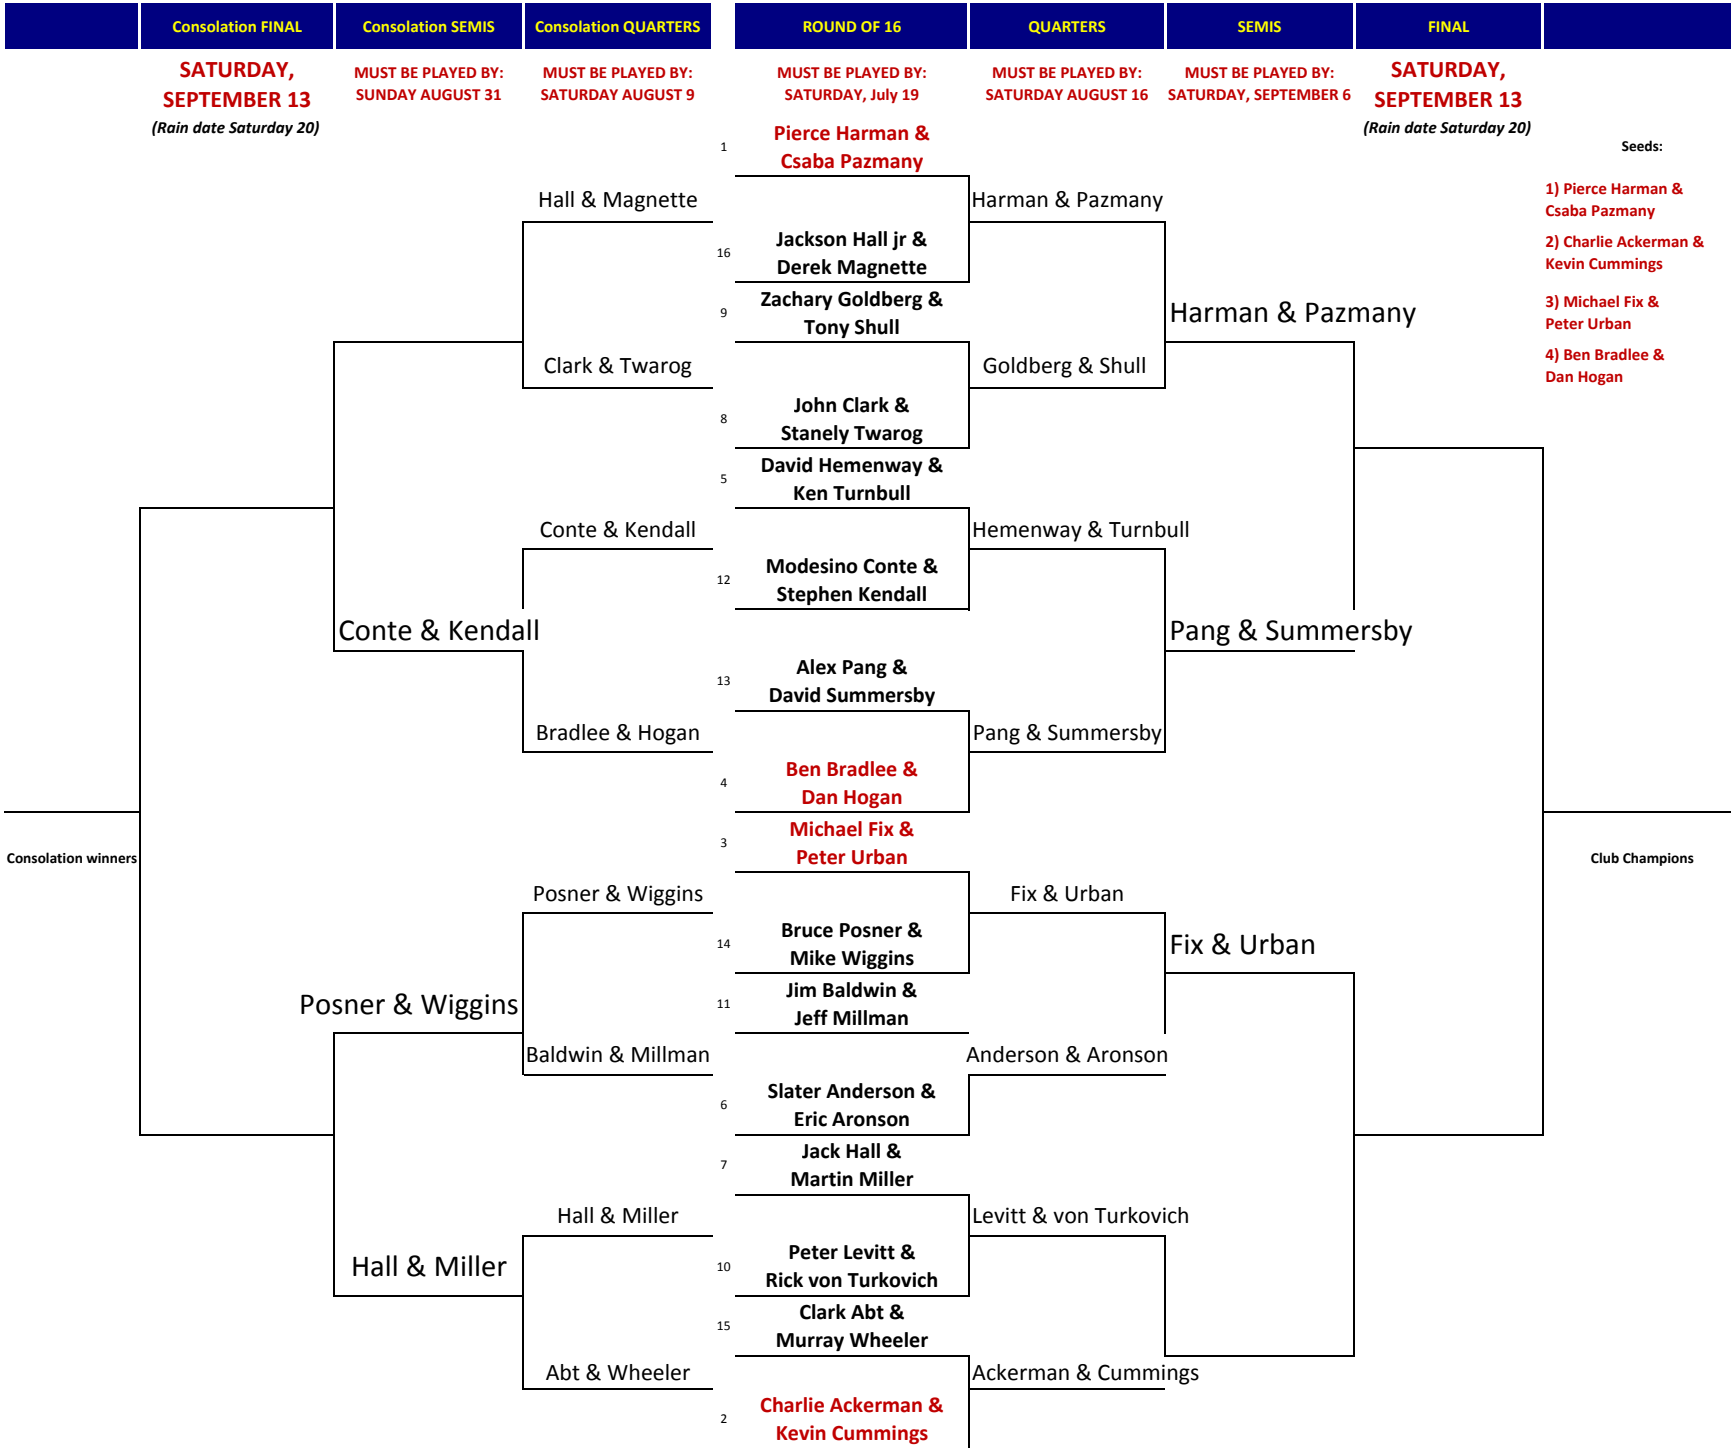

MEN'S CONSOLATION DOUBLES

CTC 2014 CLUB CHAMPIONSHIPS

DIVISION: MEN'S DOUBLES

ALL tournament participants play at least TWO matches, either two in the main draw or 1 in the main draw & 1 in the consolation draw