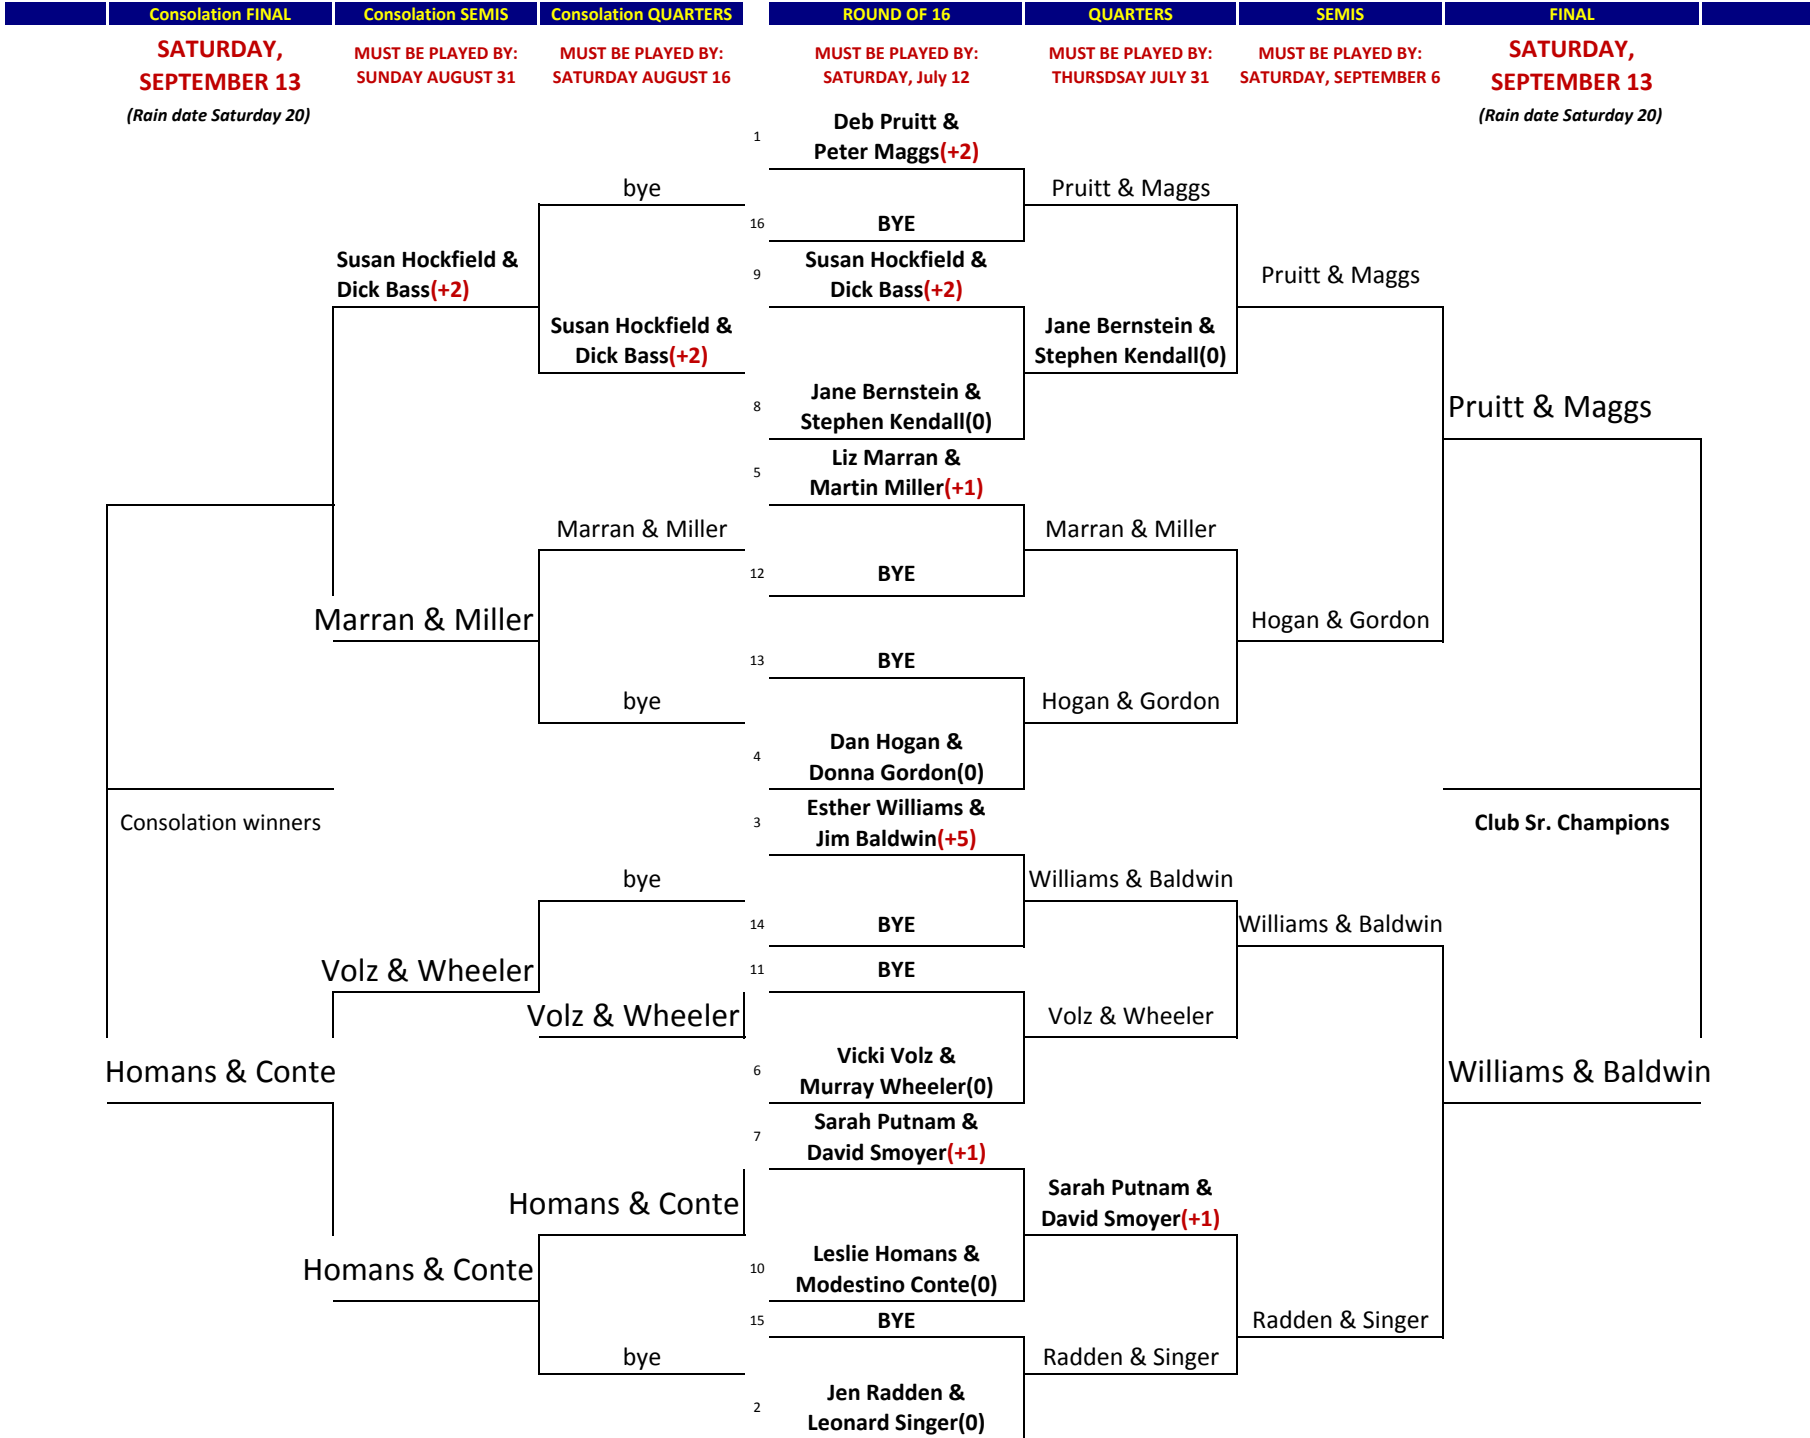

**SENIOR MIXED CONSLOATION DOUBLES**

**CTC 2014 CLUB CHAMPIONSHIPS**

**DIVISION: SENIOR MIXED DOUBLES**

ALL tournament participants play at least TWO matches, either two in the main draw or 1 in the main draw & 1 in the consolation draw